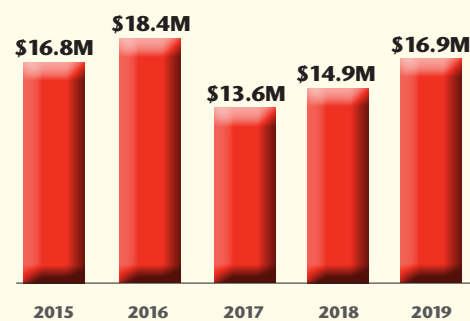

## TOTAL COMMITMENTS

FY 2015-2019

The Leadership Circle includes the Eberhardt Society – \$25,000 or more, Weston Society – \$10,000 to \$24,999, Founders' Club – \$5,000 to \$9,999, President's Circle – \$1,000 to \$4,999. In addition to the Leadership Circle, gifts are recognized at the Dean's Club – \$500 to \$999, Annual Fellow – \$100 to \$499 and Donors – up to \$99.