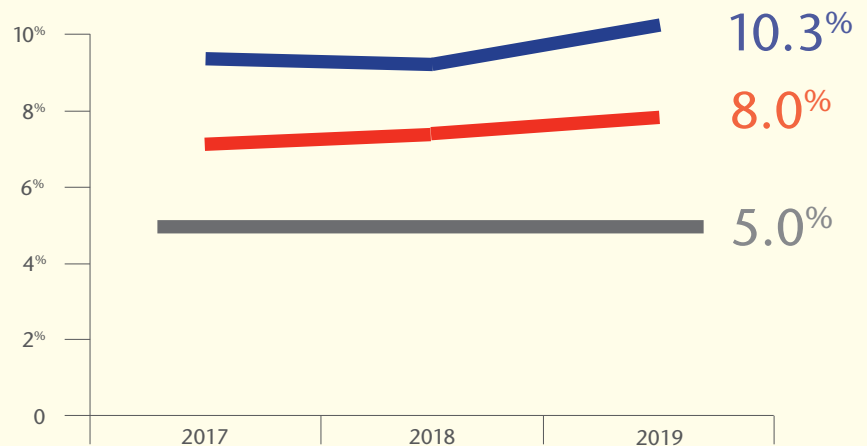

## ALUMNI PARTICIPATION RATES

FY 2017 - 2019

- Undergraduate Alumni Participation Rate
- Overall Alumni Participation Rate
- National Median for Public Universities

Margo S. Gilchrist  
 Alvaro Gimeno Rubio  
 Michael Girock  
 Christopher Giuliano  
 Chjamanand Gobind  
 Sawithrie Gobind  
 Joan Gold  
 Victor Gomez Pol  
 Steven M. Gomez  
 Nishanth Gona  
 Antonio Goncalves  
 Berta Goncalves  
 Danny Goncalves  
 Kevin Goncalves  
 Luis Gonzales  
 Adam Gonzalez  
 Andres Gonzalez  
 Paola Gonzalez  
 Clarisa Gonzalez-Lenahan  
 Virginia Grabinsky  
 Cincereyea Greene  
 Makayla Greenfield  
 Mark Greenfield  
 Lane Griffiths  
 Amanda Gross  
 Allison Guajala  
 Susan Guerrero  
 Jakob Guido  
 Nadim Gul  
 Riley Guma  
 Gabriela M. Gutierrez  
 Mary Haberman  
 Irene Hadlaw  
 Jake Haefner  
 Claude-Alix Hage  
 Alexander M. Haimovich  
 Denis Hallulli  
 Zachary Halma